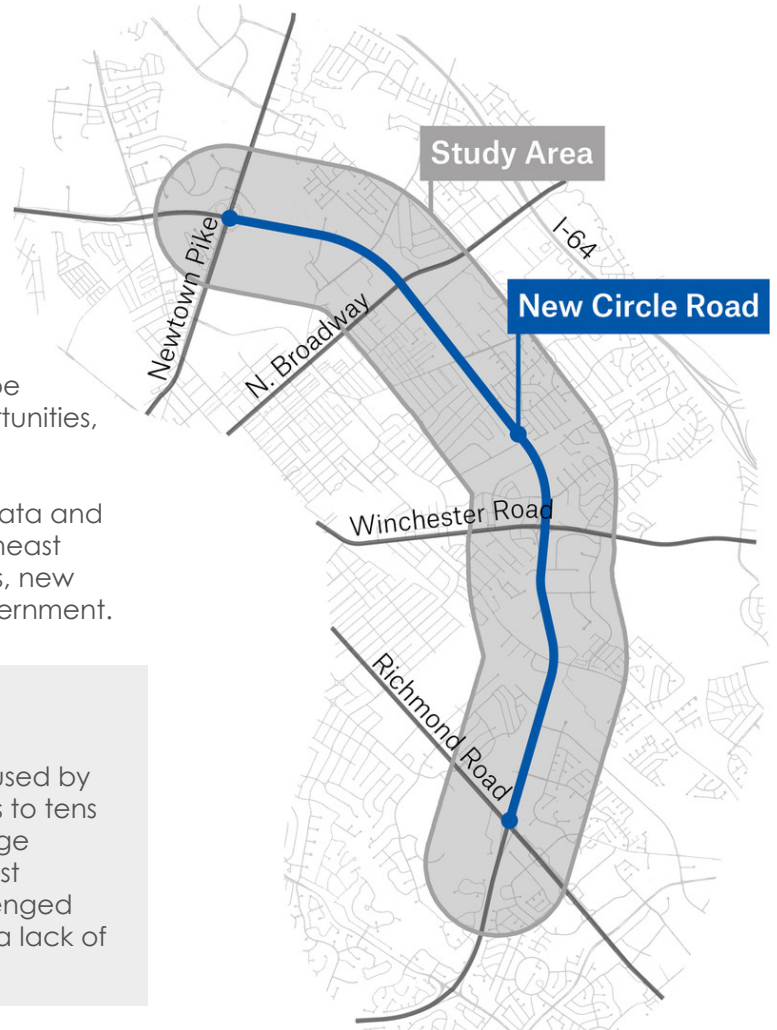

## What is Imagine New Circle?

Imagine New Circle is an opportunity to take a fresh look at the future of one of Lexington's most important roads to help it better meet community needs while preserving its unique cultural features.

This study will bring together residents, business owners, policymakers, and other community members to imagine how northeastern New Circle Road can be improved over the coming decades. Changes could include transportation and streetscape improvements, new housing and development opportunities, and ways to support existing and new businesses.

The ideas gathered will be combined with research data and national best practices to create a roadmap for northeast New Circle Road's future and help guide new designs, new policies, and decision-making by Lexington's city government.

## Why Imagine New Circle?

The northeastern New Circle Road corridor is heavily used by more than 40,000 vehicles a day and provides access to tens of thousands of homes and hundreds of small and large businesses. While it is home to some of Lexington's most diverse neighborhoods and businesses, it also is challenged by uncomfortable roadways, traffic congestion, and a lack of support services for new businesses.